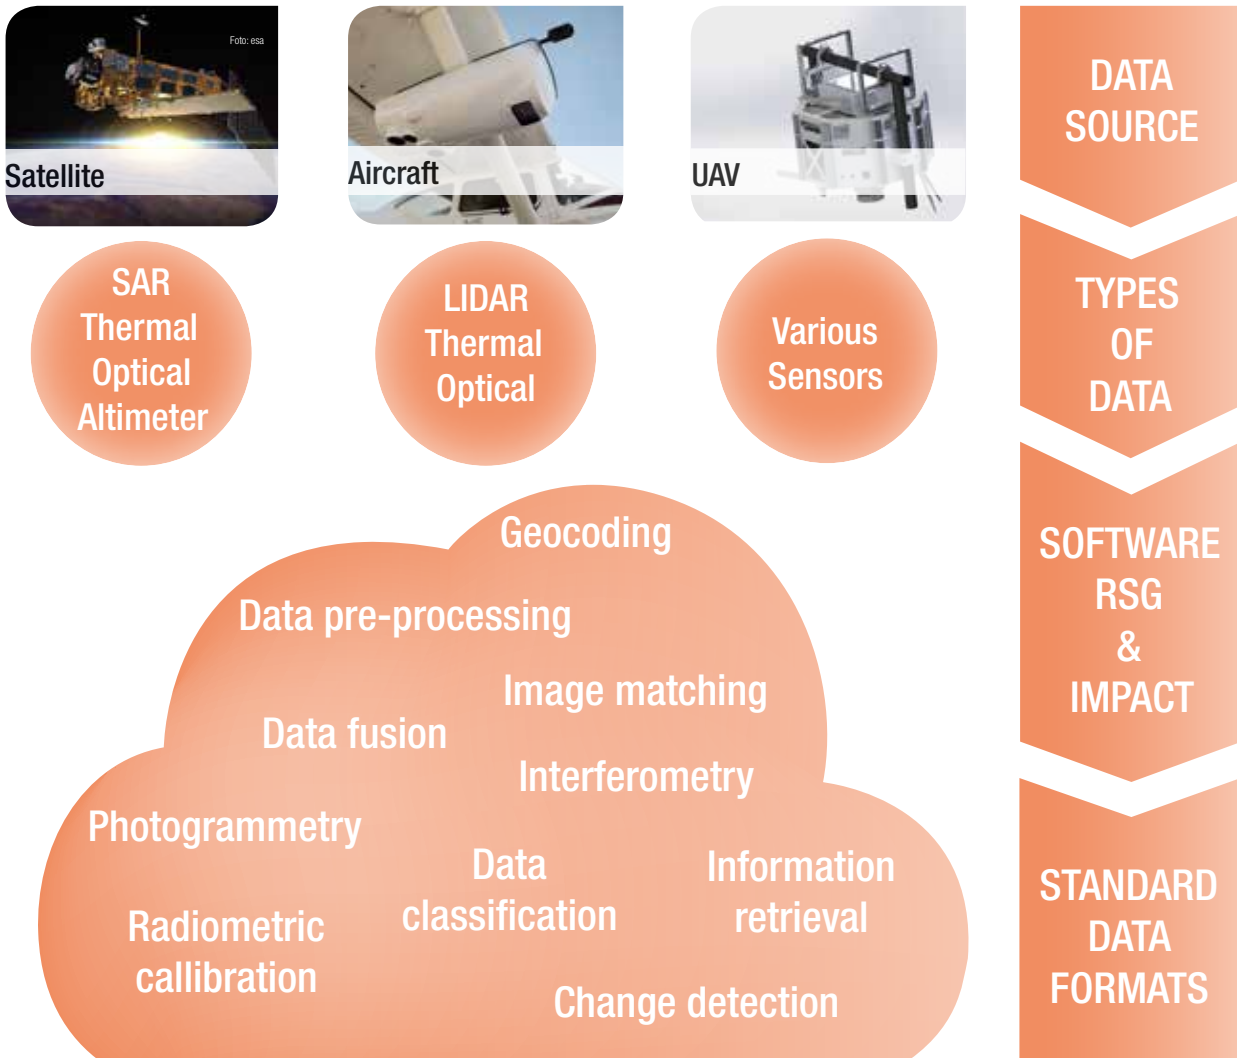

Remote Sensing of Natural Resources and Infrastructure

Workflow Solutions

What can we do for you?

- We **classify data** and **generate models** for the monitoring of forests and environment, for risk assessment and infrastructure.
- We utilize **different data sources** (satellite, aircraft, UAV).
- We **acquire the data** by flying ourselves with our proprietary sensor platform, we can **use your data**, or we can **purchase data** for you from third party sources.

Why JOANNEUM RESEARCH?

- Airborne Data Acquisition and Mapping with JOANNEUM RESEARCH **Multisensor Platform ADAM**: Our platform guarantees synchronised sensor data from a range of sensors, according to your requirements.
- Data pre-processing and classification with our own **image-processing software RSG**: We can adapt the process chains to your specific requirements.
- Our process chains are always at the **highest possible methodological level** due to our research activities.

Customer Applications

- Forest inventory (local, national, global)
- Monitoring of alpine environment
- Pan-european forest mapping
- Tropical forest mapping

- Land slides
- Rock fall
- Surface subsidence mapping
- Flood events
- Forest fire mapping

- City models
- Corridor mapping (rail, road)
- Powerlines
- Pipelines

- Photogrammetry
- Laser scanning
- SAR interferometry
- Thematic processing lines

JOANNEUM RESEARCH

is a professional innovation and technology provider with a long track record in cutting-edge research at an international level.